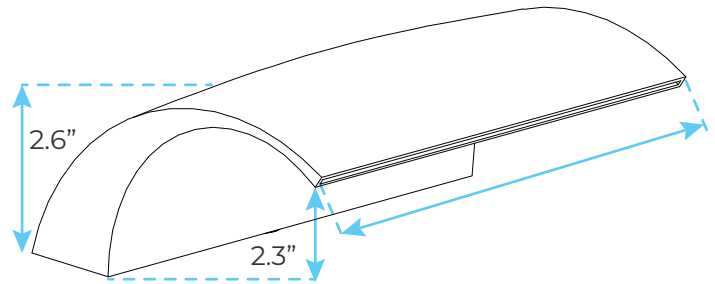

ATHENIAN DOUBLE HANDLED DECK MOUNT BRUSHED NICKEL BATHTUB FAUCET SPECS

Size:

Specifications

- Style: Modern
- Spout Type: Low Arc Fixed
- Handle Type: Knob
- Body Material: Brass
- Handle Material: Zinc Alloy
- Number Of Holes: 3
- Number Of Handles: 2
- Valve Included: Yes
- Valve Type: Ceramic Valve
- Flow Rate: 1.2 GPM / 4.5 LPM

will the faucet fit my sink?